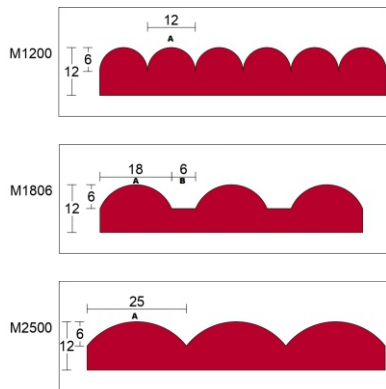

-8109

**3D
PANEL**

**THICKNESS (mm) : 12, 18
SIZE (mm) : 1220 x 2440
MATERIAL BIRCH**

**3D
PANEL**

-8901

-8902

-8903

-8904

THICKNESS (mm) : 12, 18, 25
SIZE (mm) : 1220 x 2440
MATERIAL MDF,HDF

3D
PANEL

-9001

-9002

-9003

3D PANEL

Profile	A	B
G1206	12	6
G1212	12	12
G1806	18	6
G1812	18	12
G1818	18	18
G2506	25	6
G2512	25	12
G3806	38	6
G5006	50	6

Profile	A	B
M1200	12	0
M1206	12	6
M1800	18	0
M1806	18	6
M2500	25	0
M2506	25	6
M2512	25	12
M5000	50	0
M5012	50	12

Profile	A	B
W2500	25	0
W2506	25	6
W3800	38	0
W3806	38	12
W3816G	38	16
W5000	50	0
W5006	50	6
W5012	50	12
W7500	75	0