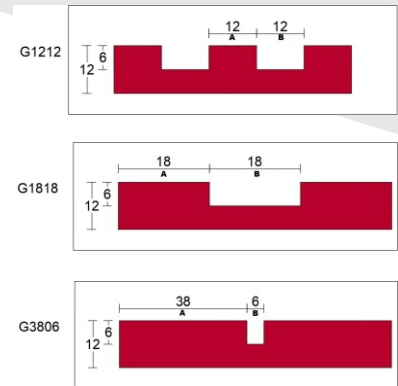

-8109

**3D
PANEL**

**THICKNESS (mm) : 12, 18
SIZE (mm) : 1220 x 2440
MATERIAL BIRCH**

**3D
PANEL**

-8901

-8902

-8903

-8904

THICKNESS (mm) : 12, 18, 25
SIZE (mm) : 1220 x 2440
MATERIAL MDF,HDF

3D
PANEL

-9001

-9002

-9003

3D PANEL

Profile	A	B
G1206	12	6
G1212	12	12
G1806	18	6
G1812	18	12
G1818	18	18
G2506	25	6
G2512	25	12
G3806	38	6
G5006	50	6

Profile	A	B
M1200	12	0
M1206	12	6
M1800	18	0
M1806	18	6
M2500	25	0
M2506	25	6
M2512	25	12
M5000	50	0
M5012	50	12

Profile	A	B
W2500	25	0
W2506	25	6
W3800	38	0
W3806	38	12
W3816G	38	16
W5000	50	0
W5006	50	6
W5012	50	12
W7500	75	0