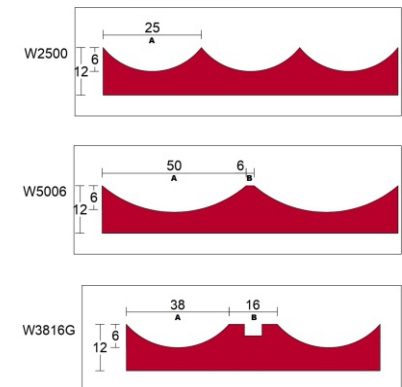

THICKNESS (mm) : 12, 18, 25
SIZE (mm) : 1220 x 2440
MATERIAL MDF,HDF

3D
PANEL

-9001

-9002

-9003

3D PANEL

Profile	A	B
G1206	12	6
G1212	12	12
G1806	18	6
G1812	18	12
G1818	18	18
G2506	25	6
G2512	25	12
G3806	38	6
G5006	50	6

Profile	A	B
M1200	12	0
M1206	12	6
M1800	18	0
M1806	18	6
M2500	25	0
M2506	25	6
M2512	25	12
M5000	50	0
M5012	50	12

Profile	A	B
W2500	25	0
W2506	25	6
W3800	38	0
W3806	38	12
W3816G	38	16
W5000	50	0
W5006	50	6
W5012	50	12
W7500	75	0